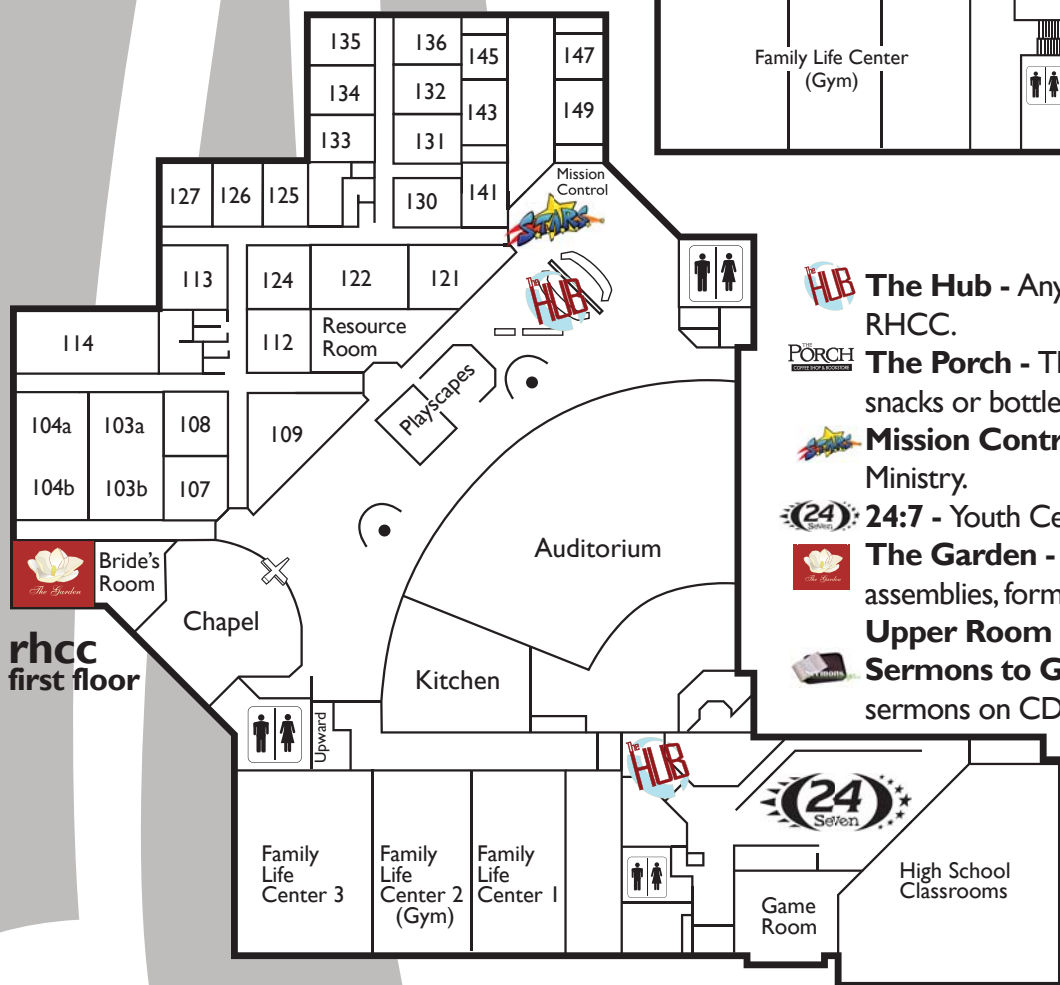

# map of rhcc

rhcc second floor

rhcc first floor

## key words

-  **The Hub** - Anything you want to know about RHCC.
-  **The Porch** - Thirsty? Stop by for some coffee, snacks or bottled drinks.
-  **Mission Control** - Information on Children's Ministry.
-  **24:7** - Youth Center
-  **The Garden** - Prayer/Response room after assemblies, formerly
- Upper Room** - Prayer room
-  **Sermons to Go** - Purchase sermon series or sermons on CD and DVD.